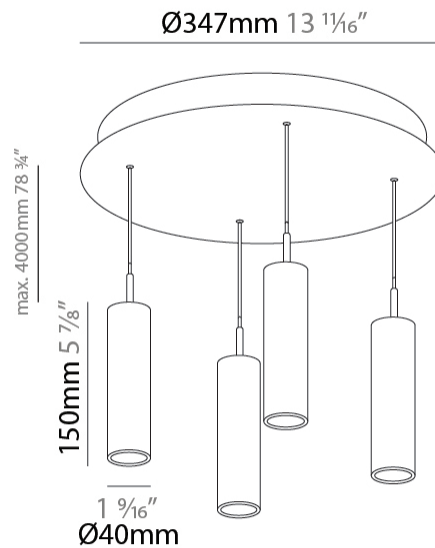

GENERAL

Series: G-Mini Round
Subseries: G-Mini Round Hangover
Brand: Prolight
Division: Architectural
Mounting Type: Suspension
Mounting Location: Ceiling
Subcategory: Spots

PHYSICAL

Shape: Cylinder
Diameter (mm): 347
Diameter (in): 13 1/16
Height (mm): 150
Height (in): 5 7/8
Light Distribution: Direct
Fixture Finish: SSR / BKV / CWI / CRY / HAB / UFT / ITA / RUA / FTG / MYG / LOD / PUS / FRO / FUP / KIA / POP / BLS / SPG / MEY / GOH / GUM / CHC / COM / ABZ / JAG / OBR / MOS / ROR
Accent Finish: NOF / COP / MIR / SSS
Fixture Material: Extruded Aluminum / Steel
Cable Details: 2,000mm/78 3/4" / 4,000mm/157 1/2" - Cable, Black, Green, Orange, Red, White

ELECTRICAL

Lamp Type: LED (Zhaga Standard)
Input Wattage (W): 39
Total Output Wattage (W): 35.4
Dimming: Non-Dimmable
Driver Included: Yes
Driver Location: Integrated
Driver Type: Constant Current - Universal
Driver Class: Class 2
Input Voltage (V): 120 - 277

LED

Color Temperature (°K): 2700 / 3000 / 3500 / 4000
Max. Delivered Lumen (lm): 2776 / 2904 / 3012 / 3080
Nominal Lumen (lm): 3878 / 4056 / 4206 / 4301
CRI: >90 CRI
Lamp Life (hrs): 50000

OPTICAL

Beam Angle: 40 / 52

RATINGS AND CERTIFICATIONS

Certified By: Certified for North American Standards
IP rating: IP20